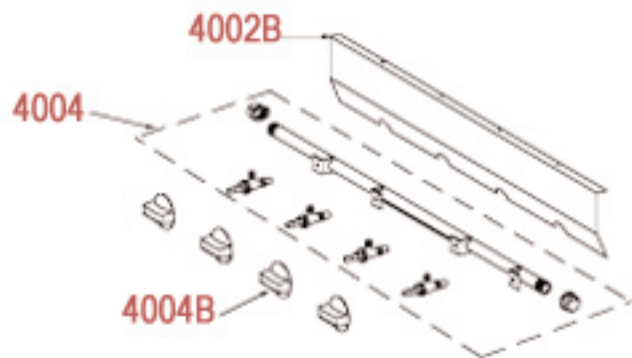

- 4002B Stainless Steel Heat Shield
- 4004 Gas Supply Manifold with 3 Valves elbow & cap.
- 4004B Control Knobs
- 4001 Stainless Steel Drip Pan Collector
- 4002 Stainless Steel Chassis

Installation Instructions