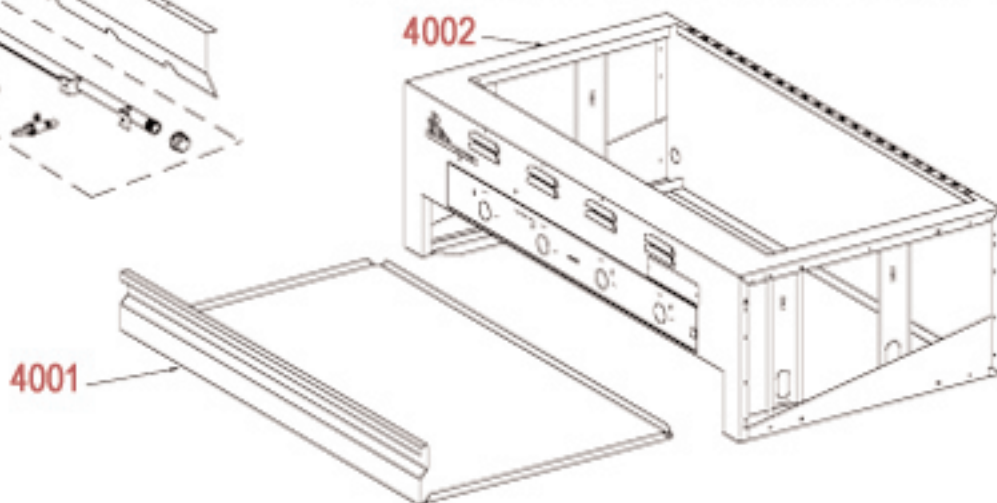

- 4002B Stainless Steel Heat Shield
- 4004 Gas Supply Manifold with 3 Valves elbow & cap.
- 4004B Control Knobs
- 4001 Stainless Steel Drip Pan Collector
- 4002 Stainless Steel Chassis

Installation Instructions

- **MINIMUM CLEARANCE TO COMBUSTIBLE SURFACES:** 12" in all directions - No overhead obstructions or structures. Clearances apply to all Mobile units as well.
- **ROUGH IN DIMENSIONS:** 12" High; 40 1/4" Left to Right; 21" Front to Back. Dimensions as stated are "rough-ins". It is always advised to take finished dimensions from unit.
- **GAS CONNECTION:** Manifold is terminated with 1/2" F Elbow. Copper tubing or black pipe must be used to supply gas from source. 1" Diameter holes are located in chassis for gas supply line. Mobile gas supply is located at left rear.
- **FOR USE WITH PROPANE GAS:** This unit will only operate on low pressure. A Low Pressure regulator must be used in system using propane gas. (Low Pressure Regulator is included with Mobile units.)
- **REMEMBER!** Any gas connection should be made by a **QUALIFIED GAS SERVICE TECHNICIAN!** Before lighting, all connections must be tested for leaks with a soap solution. If bubbles occur, retighten fittings and recheck.
- **NEVER** attempt to light the barbecue with the weather cover in place or during use.
NEVER attempt to light the barbecue with Cooking Hood in closed position.