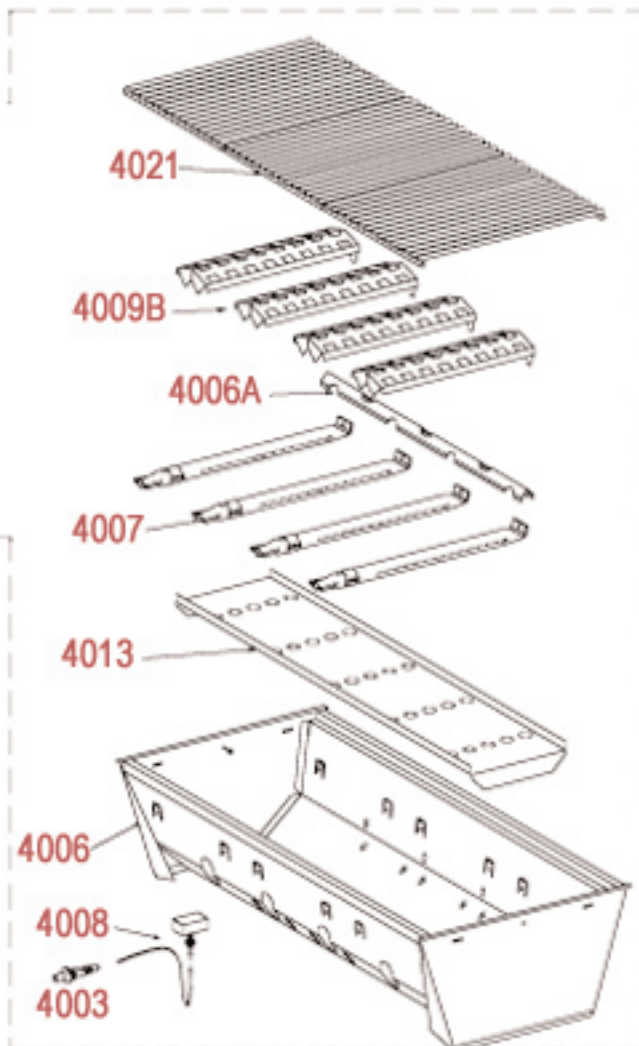

Model LM-210-40

Parts List & Installation Instructions

LAZY MAN, INC.

P. O.Box 327, 616 Hardwick St. • Belvidere, NJ 07823

800-475-1950 • 908-475-5315 • Fax: 908-475-3165

www.LazyMan.com • e-mail: sales@lazyman.com

210-40 Masterpiece Parts List

4012 STAINLESS STEEL WEATHER COVER

4017 Masterpiece Stainless Steel Renewal Kit for LM210-40 includes:

- 4021 Premium 210 SS Rod Cooking Grates (3)
- 4009B Stainless Steel BROILRITE Flavor Enhancers
- 4006A Stainless Steel Flash Bar Upgrade
- 4007 Stainless Steel Burners (4)
- 4013 Stainless Steel Baffle
- 4006 Stainless Steel Insert
- 4003 Spark Igniter with lead
- 4008 Collector Box & Electrode

- **MINIMUM CLEARANCE TO COMBUSTIBLE SURFACES:** 12" in all directions - No overhead obstructions or structures. Clearances apply to all Mobile units as well.
- **ROUGH IN DIMENSIONS:** 12" High; 40 1/4" Left to Right; 21" Front to Back. Dimensions as stated are "rough-ins". It is always advised to take finished dimensions from unit.
- **GAS CONNECTION:** Manifold is terminated with 1/2" F Elbow. Copper tubing or black pipe must be used to supply gas from source. 1" Diameter holes are located in chassis for gas supply line. Mobile gas supply is located at left rear.
- **FOR USE WITH PROPANE GAS:** This unit will only operate on low pressure. A Low Pressure regulator must be used in system using propane gas. (Low Pressure Regulator is included with Mobile units.)
- **REMEMBER!** Any gas connection should be made by a **QUALIFIED GAS SERVICE TECHNICIAN!** Before lighting, all connections must be tested for leaks with a soap solution. If bubbles occur, retighten fittings and recheck.
- **NEVER** attempt to light the barbecue with the weather cover in place or during use.
NEVER attempt to light the barbecue with Cooking Hood in closed position.